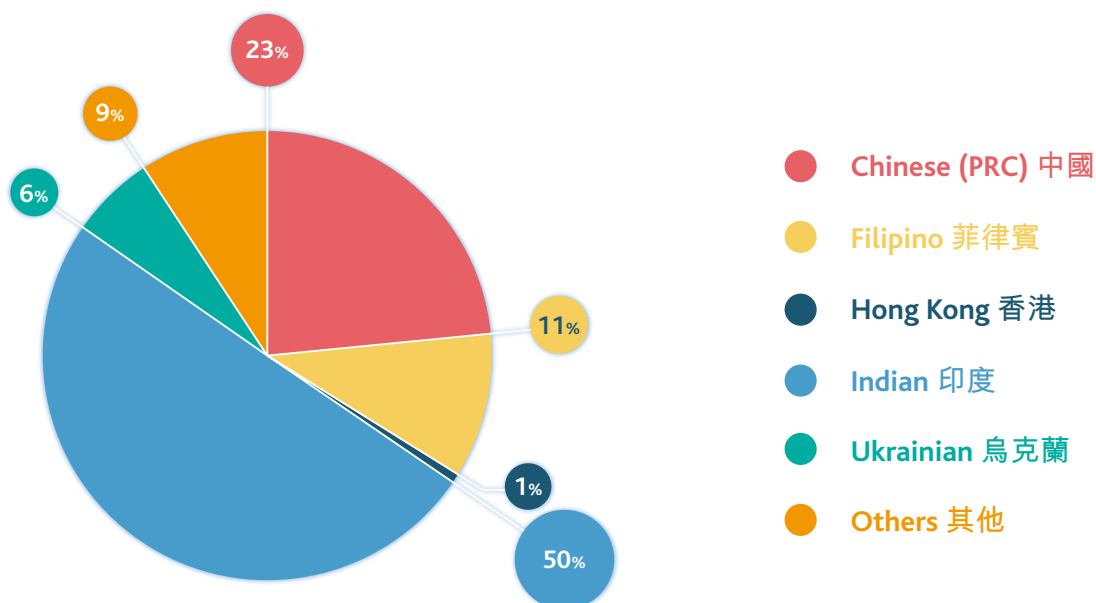

Seafarers Employed by Owners and Managers

船東和管理公司僱用的船員情況

Nationality of Officers 高級船員國籍分配

December 2020
2020年12月

Nationality of Ratings 普通船員國籍分配

December 2020
2020年12月

Remarks :

We do not receive returns from all members on the nationality of seafarers that are employed on their ships, so the above charts represent the limited data that we have gathered. Due to the lack of returns, a comparison with previous years cannot sensibly be made.

備註：

由於我們未能獲取所有會員提交有關其公司僱用的船員情況，以上的統計圖只代表有限度的資料。因此，我們亦未能和去年的資料作比較。