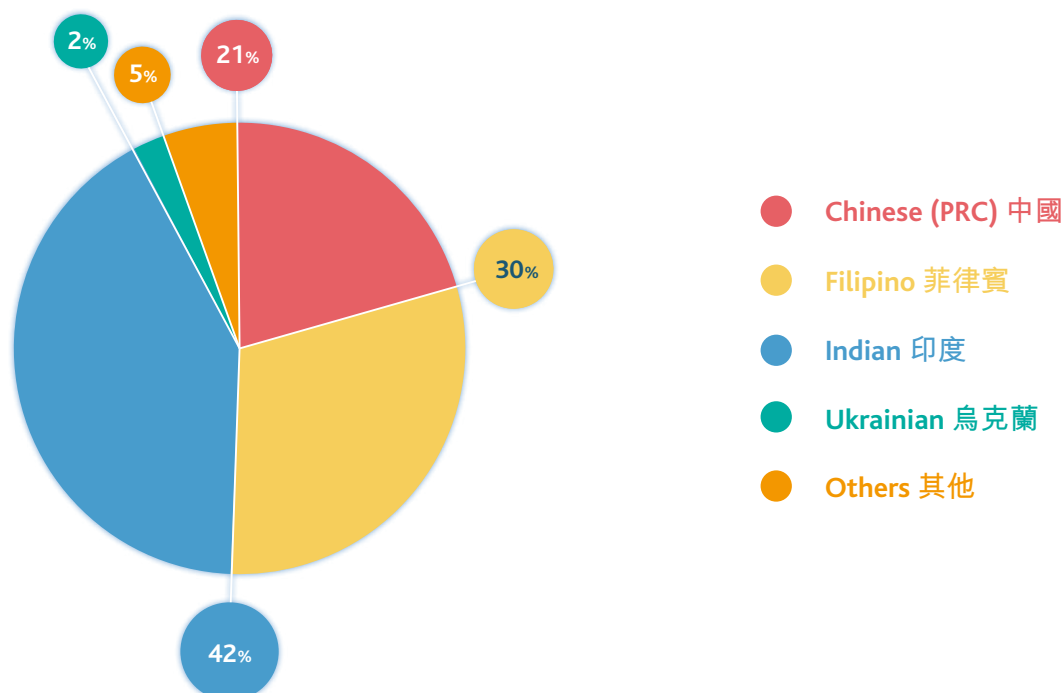

Seafarers Employed by Owners and Managers

船東和管理公司僱用的船員情況

Nationality of Officers 高級船員國籍分配

December 2020
2020年12月

Nationality of Ratings 普通船員國籍分配

December 2020
2020年12月

Remarks :

We do not receive returns from all members on the nationality of seafarers that are employed on their ships, so the above charts represent the limited data that we have gathered. Due to the lack of returns, a comparison with previous years cannot sensibly be made.

備註：

由於我們未能獲取所有會員提交有關其公司僱用的船員情況，以上的統計圖只代表有限度的資料。因此，我們亦未能和去年的資料作比較。