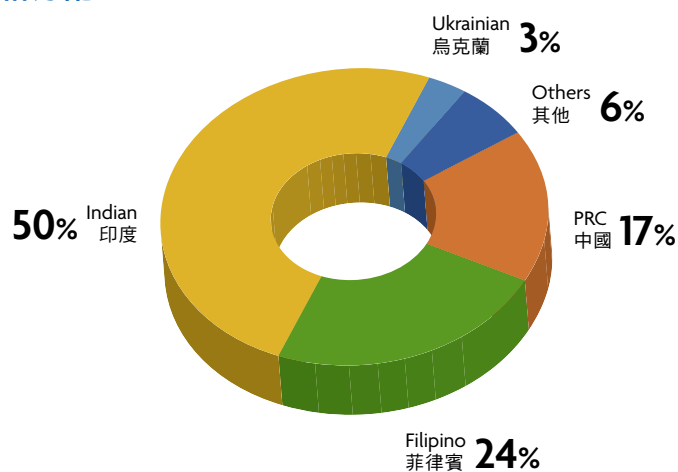

Seafarers Employed by Owners and Managers

船東和管理公司僱用的船員情況

Nationality of Officers 高級船員國籍分配

December 2018
2018年12月

Nationality of Ratings 普通船員國籍分配

December 2018
2018年12月

Remarks : We do not receive returns from all members on the nationality of seafarers that are employed on their ships, so the above charts represent the limited data that we have gathered. Due to the lack of returns, a comparison with previous years cannot sensibly be made.

備註：由於我們未能獲取所有會員提交有關其公司僱用的船員情況，以上的統計圖只代表有限度的資料。因此，我們亦未能和去年的資料作比較。