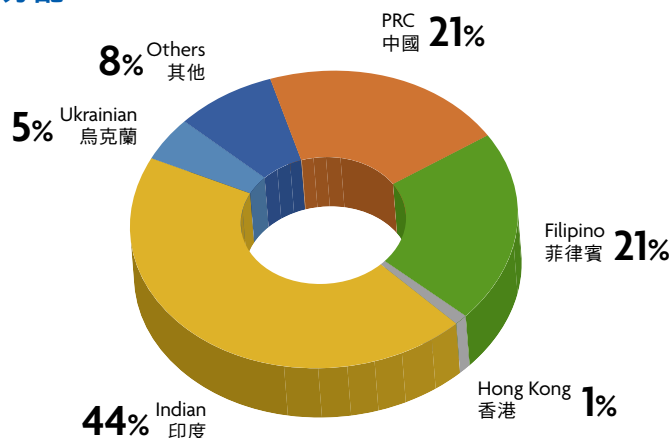

Seafarers Employed by Owners and Managers

船東和管理公司僱用的船員情況

Nationality of Officers 高級船員國籍分配

December 2018
2018年12月

Nationality of Ratings 普通船員國籍分配

December 2018
2018年12月

Remarks : We do not receive returns from all members on the nationality of seafarers that are employed on their ships, so the above charts represent the limited data that we have gathered. Due to the lack of returns, a comparison with previous years cannot sensibly be made.

備註：由於我們未能獲取所有會員提交有關其公司僱用的船員情況，以上的統計圖只代表有限度的資料。因此，我們亦未能和去年的資料作比較。