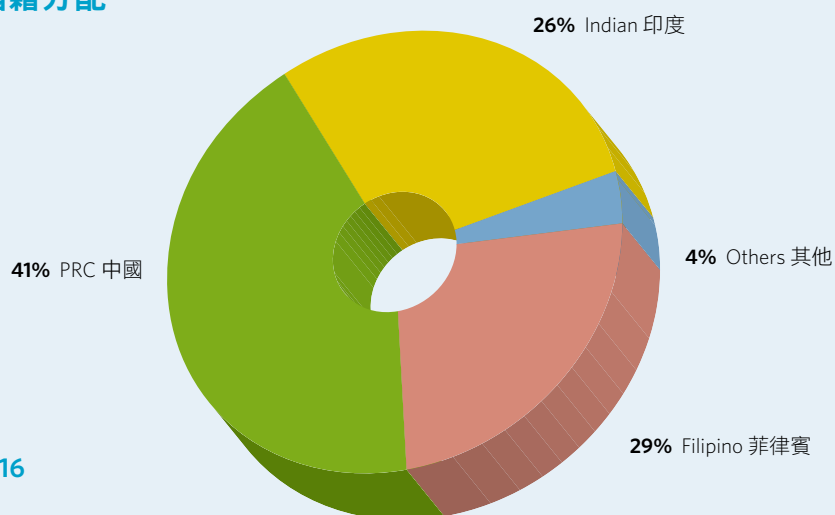

Seafarers Employed by Owners and Managers

船東和管理公司僱用的船員情況

Nationality of Officers
高級船員國籍分配

December 2016
2016年12月

Nationality of Ratings
普通船員國籍分配

December 2016
2016年12月

Remarks : We do not receive returns from all members on the nationality of seafarers that are employed on their ships, so the above charts represent the limited data that we have gathered. Due to the lack of returns, a comparison with previous years cannot sensibly be made.

備註：由於我們未能獲取所有會員提交有關其公司僱用的船員情況，以上的統計圖只代表有限度的資料。因此，我們亦未能和去年的資料作比較。