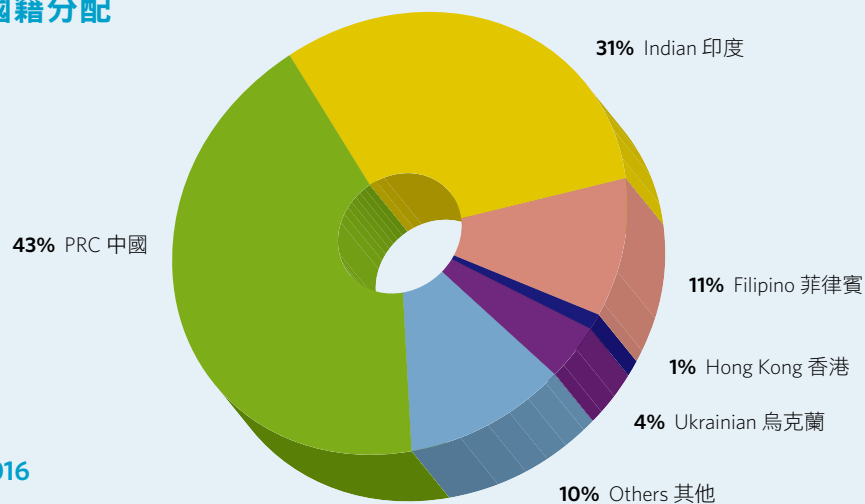

Seafarers Employed by Owners and Managers

船東和管理公司僱用的船員情況

Nationality of Officers
高級船員國籍分配

December 2016
2016年12月

Nationality of Ratings
普通船員國籍分配

December 2016
2016年12月

Remarks : We do not receive returns from all members on the nationality of seafarers that are employed on their ships, so the above charts represent the limited data that we have gathered. Due to the lack of returns, a comparison with previous years cannot sensibly be made.

備註：由於我們未能獲取所有會員提交有關其公司僱用的船員情況，以上的統計圖只代表有限度的資料。因此，我們亦未能和去年的資料作比較。