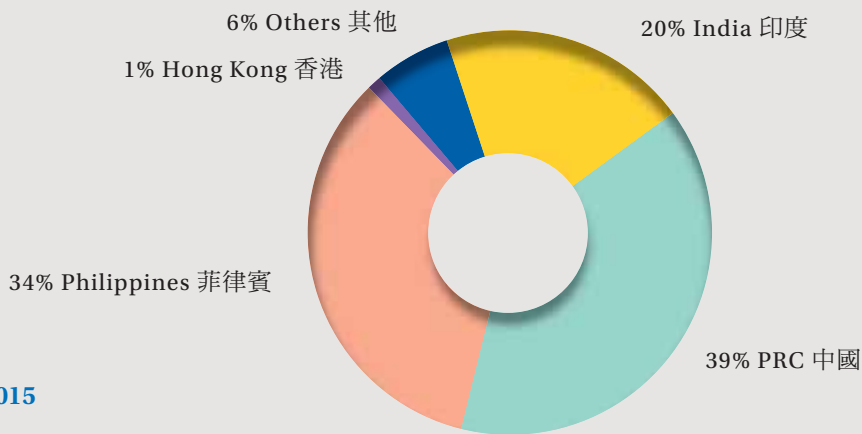

Nationality of Officers 高級船員國籍分配

December 2015
2015年12月

Nationality of Ratings 普通船員國籍分配

December 2015
2015年12月

Remarks : We do not receive returns from all members on the nationality of seafarers that are employed on their ships, so the above charts represent the limited data that we have gathered. Due to the lack of returns, a comparison with previous years cannot sensibly be made.