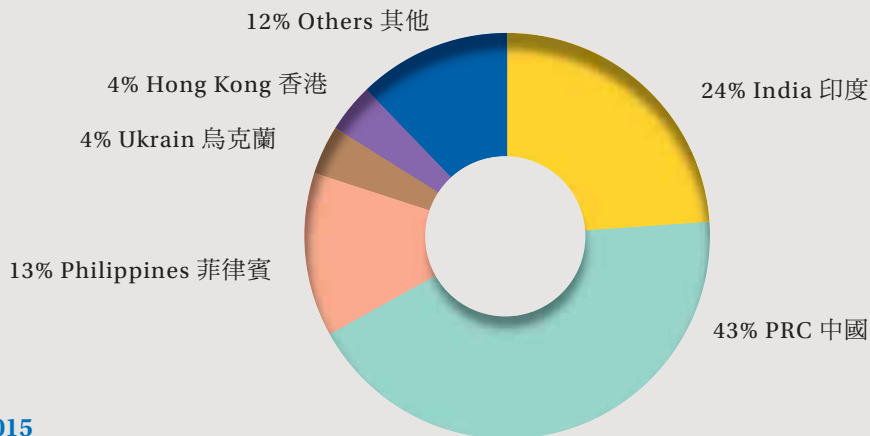

Nationality of Officers 高級船員國籍分配

December 2015
2015年12月

Nationality of Ratings 普通船員國籍分配

December 2015
2015年12月

Remarks : We do not receive returns from all members on the nationality of seafarers that are employed on their ships, so the above charts represent the limited data that we have gathered. Due to the lack of returns, a comparison with previous years cannot sensibly be made.